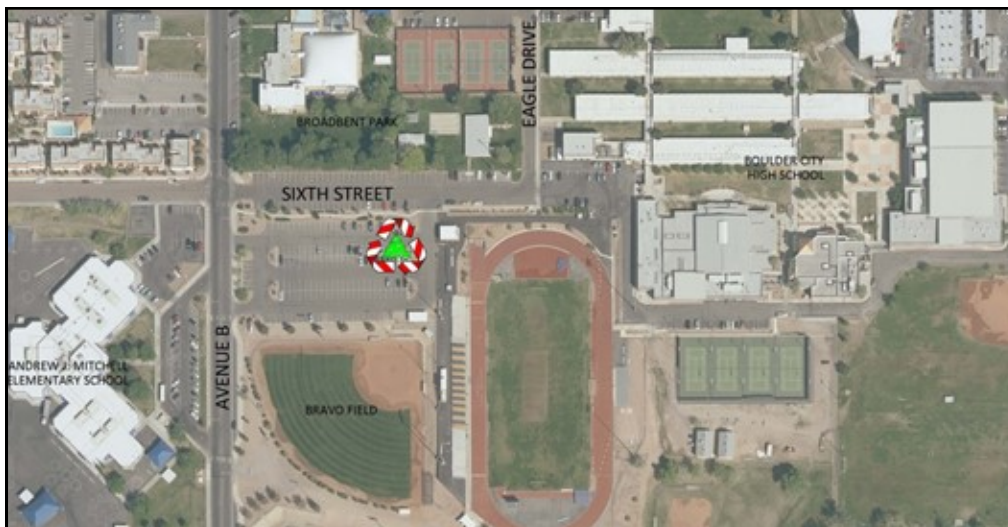

This is why the Boulder City Public Works Department is proud to offer Christmas Tree Recycling this year to all Boulder City residents for **FREE**. Working in partnership with BC Waste Free and the City of Henderson, the City will recycle your tree and turn it into rich organic mulch, which can then be used as part of your next landscaping project.

So before you put your tree out by the curb, think green and recycle!

WHERE

Trees can be dropped off 24 hours a day in the recycling container located at Bravo Field near the corner of Eagle Drive and Sixth Street.